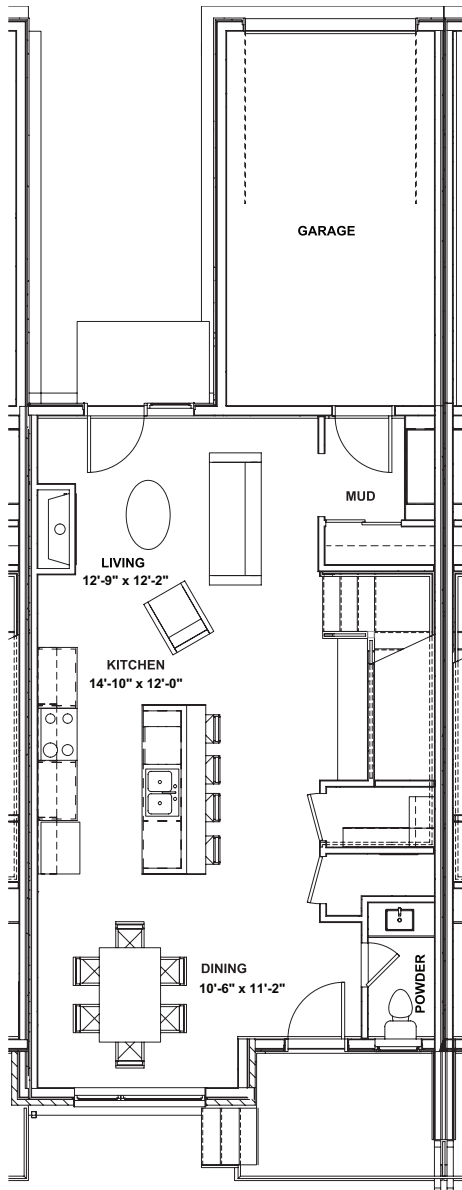

Violla

Plan 7

Finished Square Feet: 2,174

Standard

3 Bedrooms
2.5 Baths
3rd Level Loft Plus Deck

Options

Dual Primary Suites
Bedroom/Bath plus Office ILO Loft
(only available when Dual Primary
at 2nd Level is selected)

KOELBEL

Communities

First Floor

Second Floor

Second Floor Option

Third Floor

Third Floor Option

Third Floor Fireplace Option

Third Floor Loft/Wetbar

Third Floor Loft/Bathroom