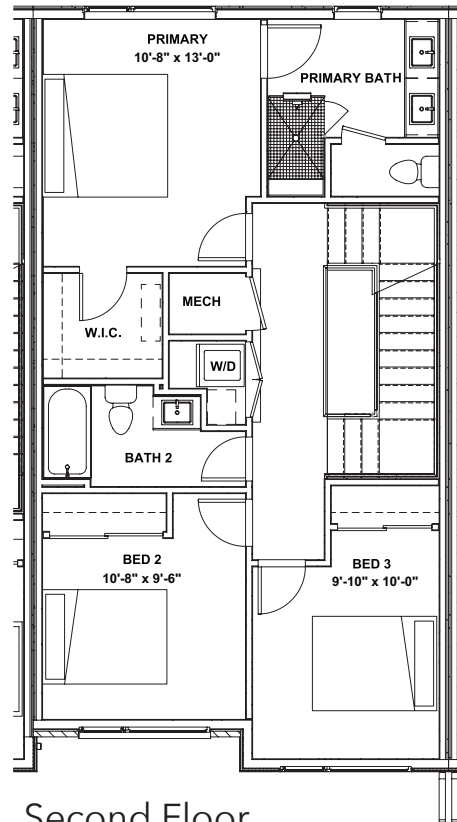

Violla

Plan 7

Finished Square Feet: 2,174

Standard

3 Bedrooms
2.5 Baths
3rd Level Loft Plus Deck

Options

Dual Primary Suites
Bedroom/Bath plus Office ILO Loft
(only available when Dual Primary
at 2nd Level is selected)

KOELBEL

Communities

First Floor

Second Floor

Second Floor Option

Third Floor

Third Floor Option

Third Floor Fireplace Option

Third Floor Loft/Wetbar

Third Floor Loft/Bathroom