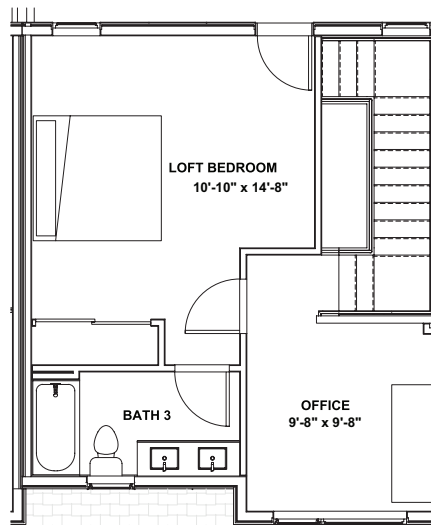

Violla

Plan 7

Finished Square Feet: 2,174

Standard

3 Bedrooms
2.5 Baths
3rd Level Loft Plus Deck

Options

Dual Primary Suites
Bedroom/Bath plus Office ILO Loft
(only available when Dual Primary
at 2nd Level is selected)

KOELBEL

Communities

First Floor

Second Floor

Second Floor Option

Third Floor

Third Floor Option

Third Floor Fireplace Option

Third Floor Loft/Wetbar

Third Floor Loft/Bathroom