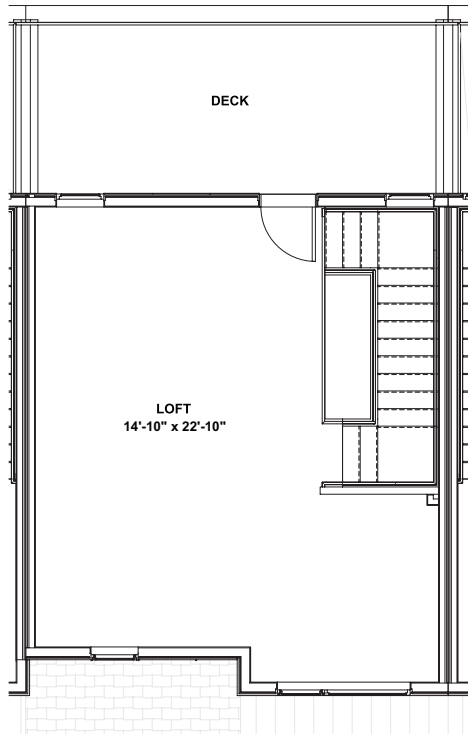

Violla

Plan 7

Finished Square Feet: 2,174

Standard

3 Bedrooms
2.5 Baths
3rd Level Loft Plus Deck

Options

Dual Primary Suites
Bedroom/Bath plus Office ILO Loft
(only available when Dual Primary
at 2nd Level is selected)

KOELBEL

Communities

First Floor

Second Floor

Second Floor Option

Third Floor

Third Floor Option

Third Floor Fireplace Option

Third Floor Loft/Wetbar

Third Floor Loft/Bathroom