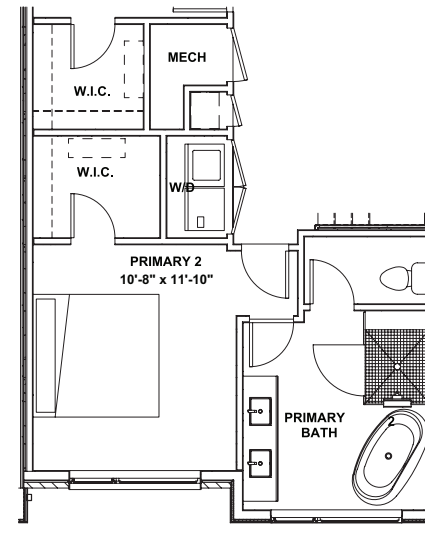

Violla

Plan 7

Finished Square Feet: 2,174

Standard

3 Bedrooms
2.5 Baths
3rd Level Loft Plus Deck

Options

Dual Primary Suites
Bedroom/Bath plus Office ILO Loft
(only available when Dual Primary
at 2nd Level is selected)

KOELBEL

Communities

First Floor

Second Floor

Second Floor Option

Third Floor

Third Floor Option

Third Floor Fireplace Option

Third Floor Loft/Wetbar

Third Floor Loft/Bathroom