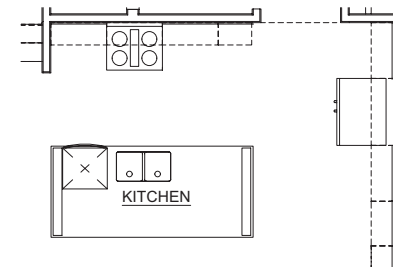

PRELUDE

AT TAVA WATERS

C Unit

Finished Square Feet: 2,060

C Unit

Accessible Primary Option

Kitchen Island Option

C Unit

Second Floor Standard

Second Floor Bedroom Option

Second Floor Shower Option

C Unit

Second Floor
Roof Deck Option

Second Floor
Roof Deck Option With Bedroom