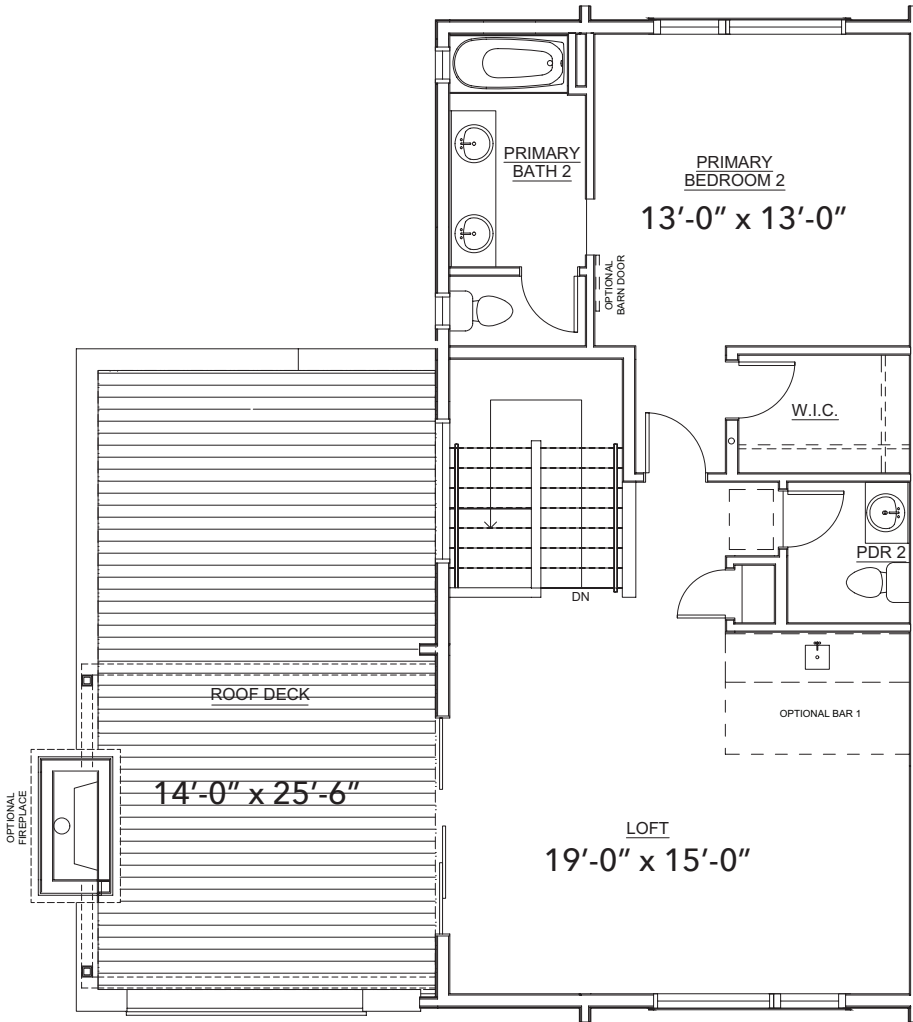

PRELUDE

AT TAVA WATERS

C Unit

Finished Square Feet: 2,060

C Unit

Accessible Primary Option

Kitchen Island Option

C Unit

Second Floor Standard

Second Floor Bedroom Option

Second Floor Shower Option

C Unit

Second Floor
Roof Deck Option

Second Floor
Roof Deck Option With Bedroom