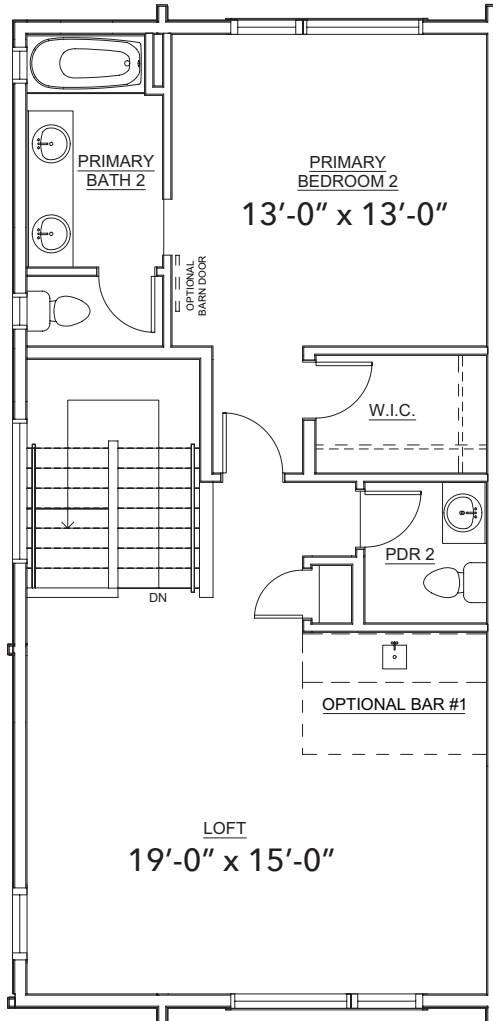

PRELUDE

AT TAVA WATERS

C Unit

Finished Square Feet: 2,060

C Unit

Accessible Primary Option

Kitchen Island Option

C Unit

Second Floor Standard

Second Floor Bedroom Option

Second Floor Shower Option

C Unit

Second Floor
Roof Deck Option

Second Floor
Roof Deck Option With Bedroom