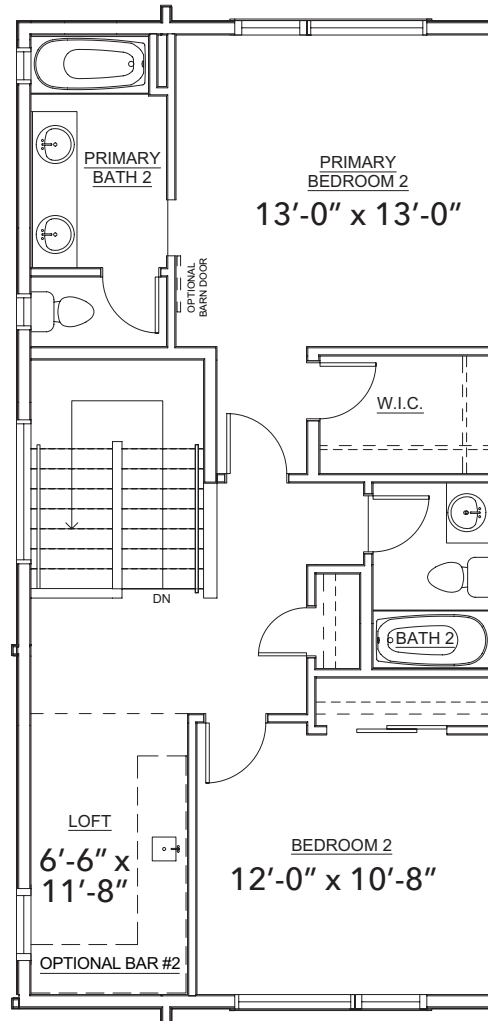

PRELUDE

AT TAVA WATERS

C Unit

Finished Square Feet: 2,060

C Unit

Accessible Primary Option

Kitchen Island Option

C Unit

Second Floor Standard

Second Floor Bedroom Option

Second Floor Shower Option

C Unit

Second Floor
Roof Deck Option

Second Floor
Roof Deck Option With Bedroom