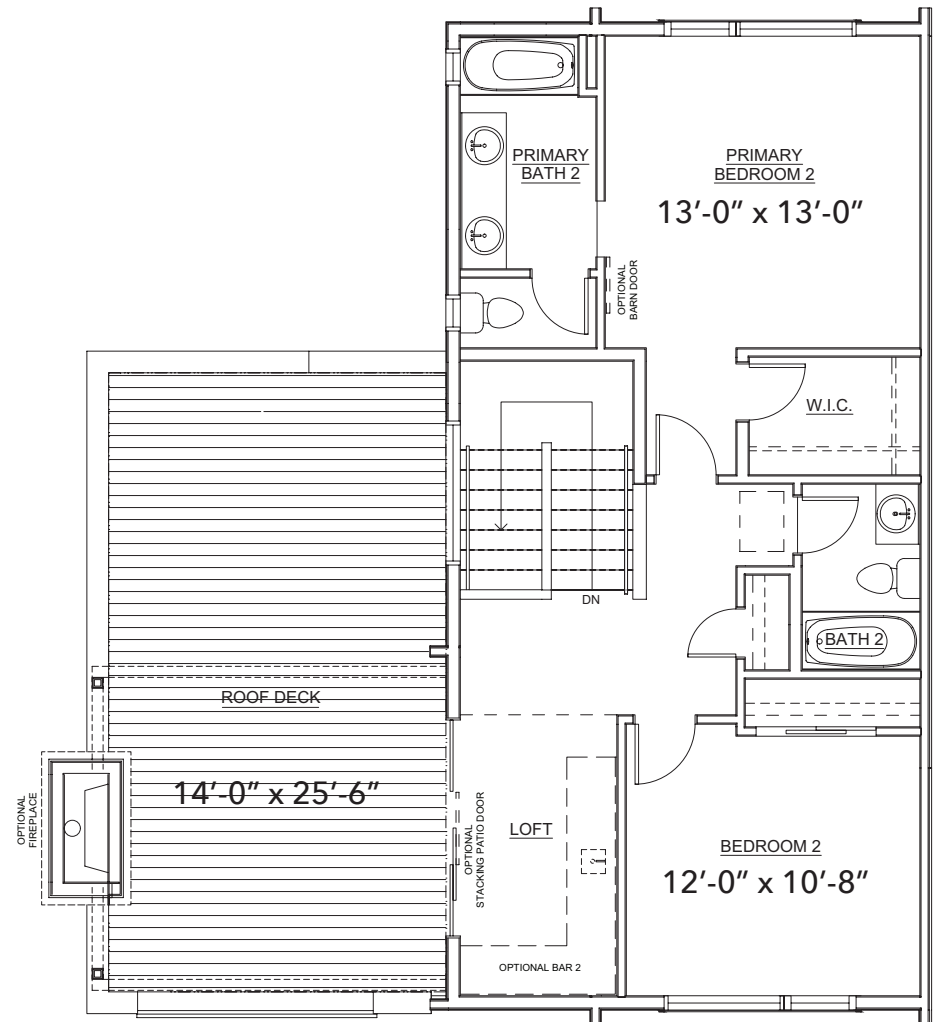

PRELUDE

AT TAVA WATERS

C Unit

Finished Square Feet: 2,060

C Unit

Accessible Primary Option

Kitchen Island Option

C Unit

Second Floor Standard

Second Floor Bedroom Option

Second Floor Shower Option

C Unit

Second Floor
Roof Deck Option

Second Floor
Roof Deck Option With Bedroom