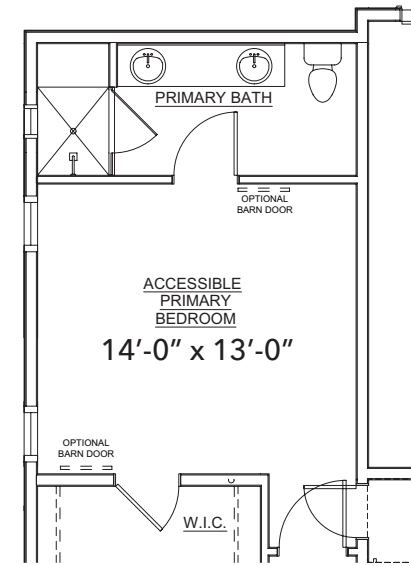

PRELUDE

AT TAVA WATERS

C Unit

Finished Square Feet: 2,060

C Unit

Accessible Primary Option

Kitchen Island Option

C Unit

Second Floor Standard

Second Floor Bedroom Option

Second Floor Shower Option

C Unit

Second Floor
Roof Deck Option

Second Floor
Roof Deck Option With Bedroom