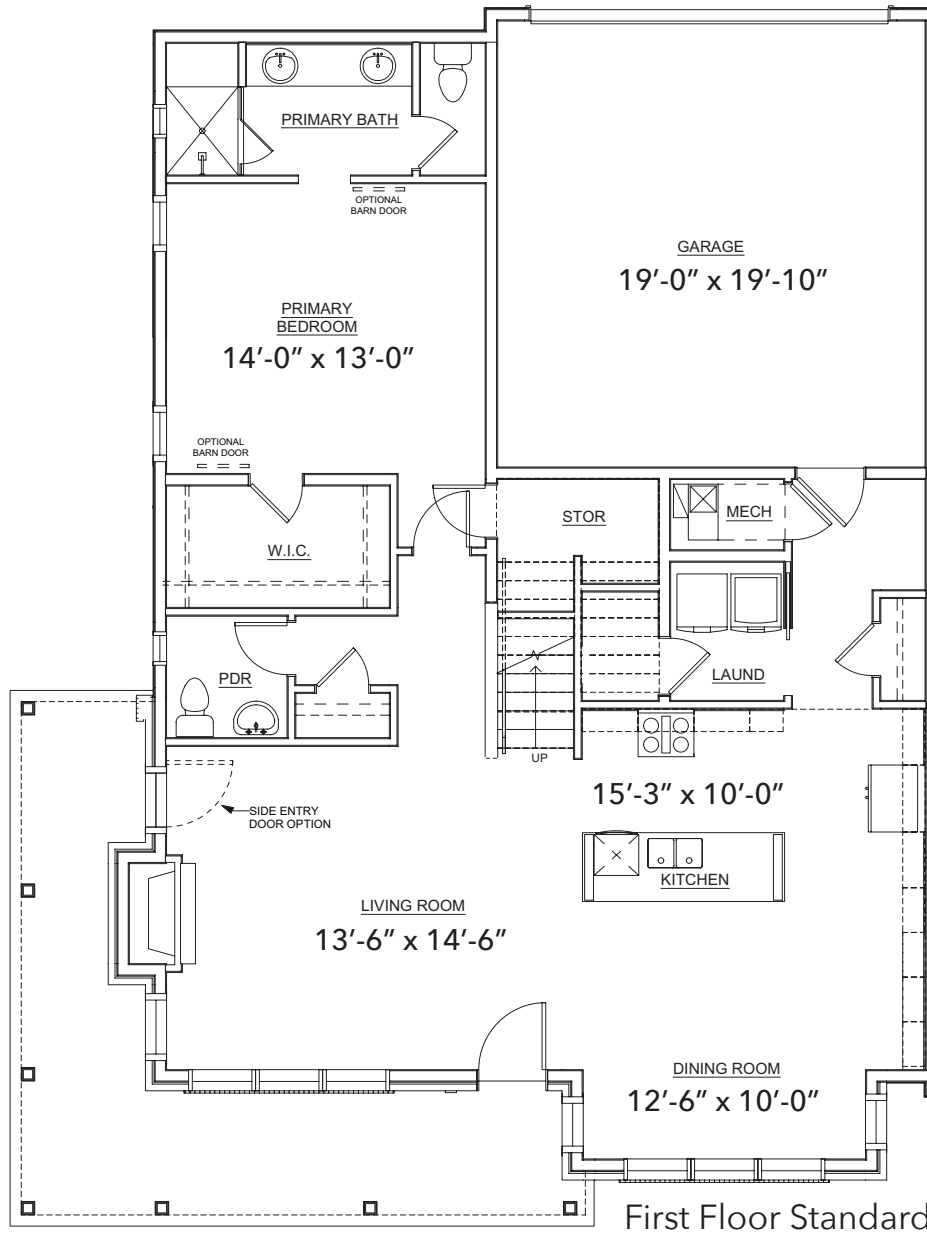

PRELUDE

AT TAVA WATERS

C Unit

Finished Square Feet: 2,060

C Unit

Accessible Primary Option

Kitchen Island Option

C Unit

Second Floor Standard

Second Floor Bedroom Option

Second Floor Shower Option

C Unit

Second Floor
Roof Deck Option

Second Floor
Roof Deck Option With Bedroom