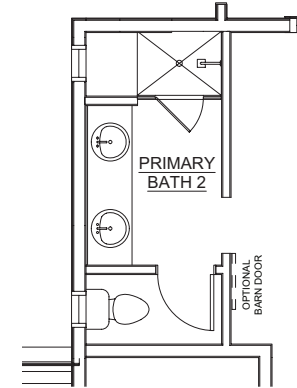

PRELUDE

AT TAVA WATERS

C Unit

Finished Square Feet: 2,060

C Unit

Accessible Primary Option

Kitchen Island Option

C Unit

Second Floor Standard

Second Floor Bedroom Option

Second Floor Shower Option

C Unit

Second Floor
Roof Deck Option

Second Floor
Roof Deck Option With Bedroom